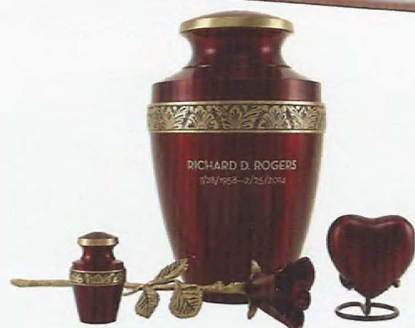

Cremation

WHITE ROSE RENTAL

- CREMATION RENTAL
- WHITE SHADED ROSE
- PINK CHALET CREPE

SUGGESTED URN GRECIAN CRIMSON

- 502K - 502L - 502H
- WITH 2752 CRIMSON ROSE