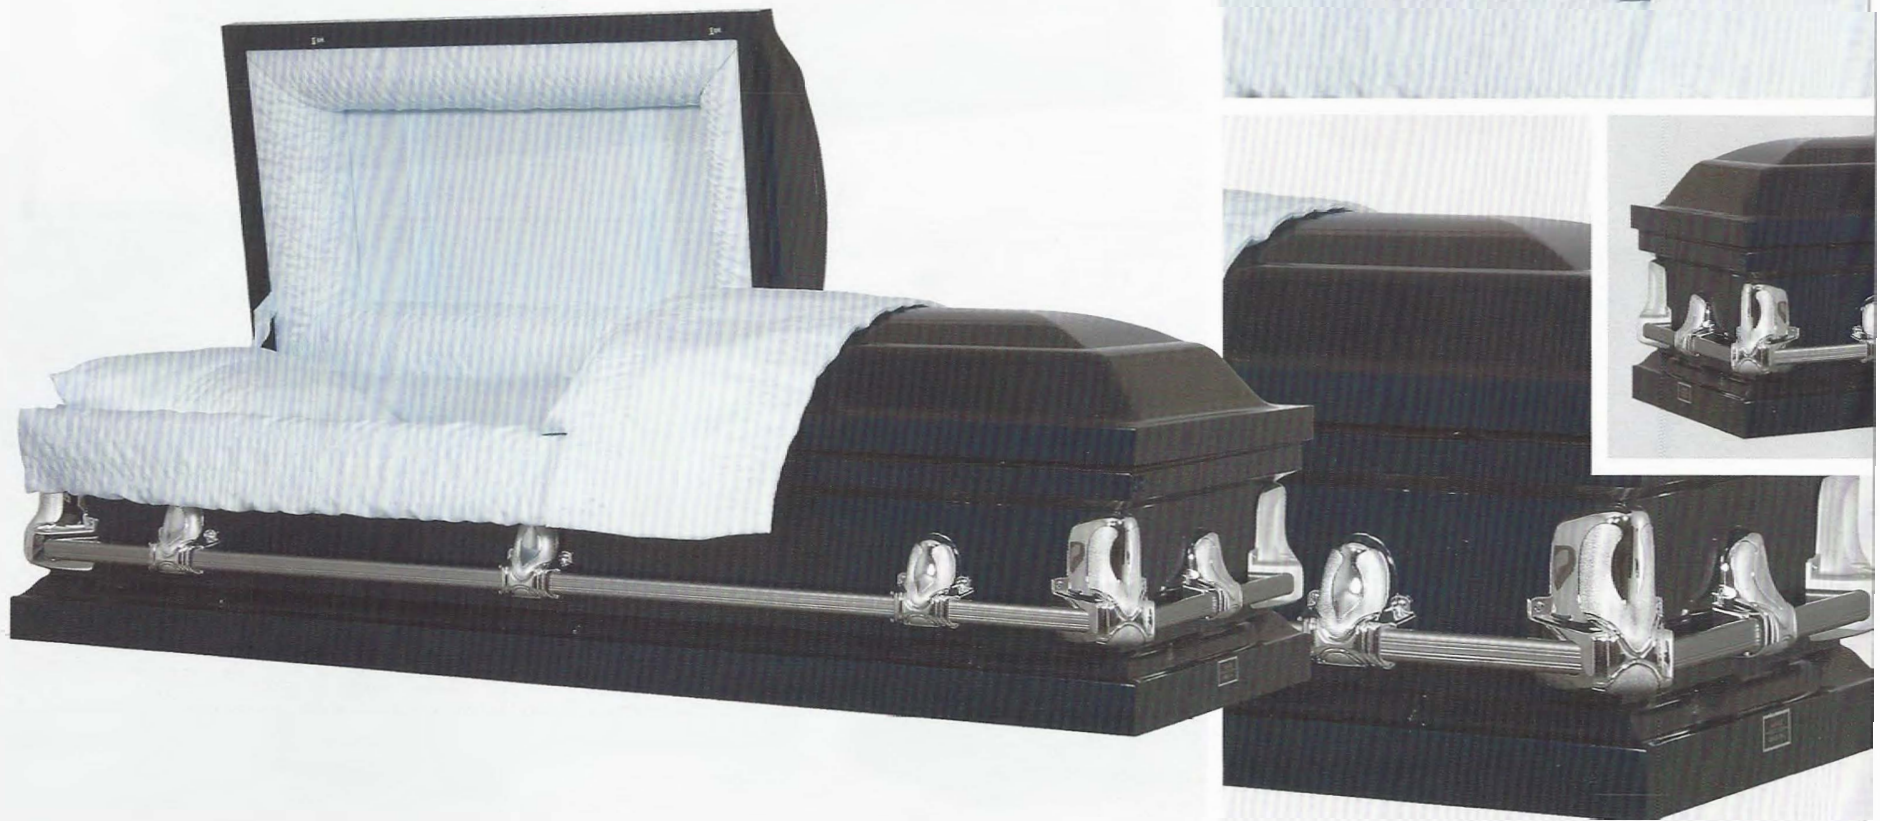

*ALSO AVAILABLE PLAIN

FLAG

PRAYING HANDS

The Sierra Collection

SIERRA NEOPOLITAN BLUE - 1747  P

- 20 GAUGE GASKETED
- NEOPOLITAN BLUE
- BLUE POLY CREPE

SIERRA BRONZE - 1746 

- 20 GAUGE GASKETED
- BRONZE
- ROSETAN POLY CREPE