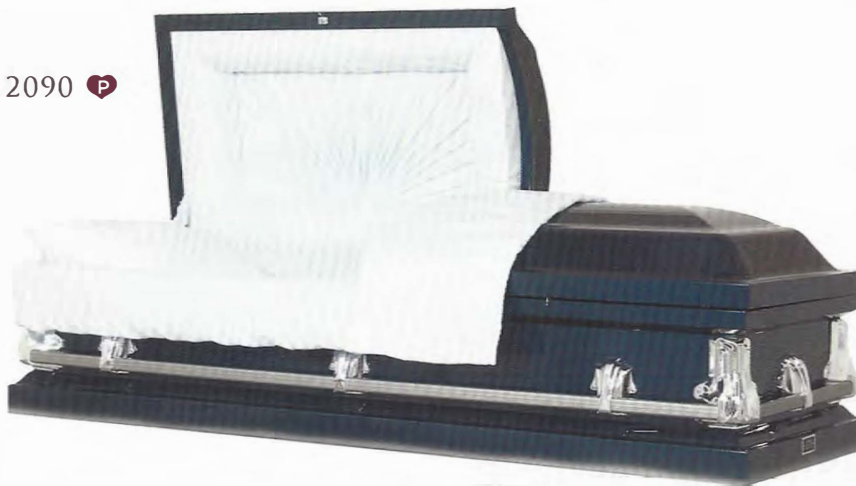

SAM I NEOPOLITAN BLUE SHADED SILVER - 2090

- 20 GAUGE NON-GASKETED
- NEOPOLITAN BLUE SHADED SILVER
- BLUE POLY CREPE

SAM I SILVER SHADED EBONY - 2092

- 20 GAUGE NON-GASKETED
- SILVER SHADED EBONY
- WHITE POLY CREPE