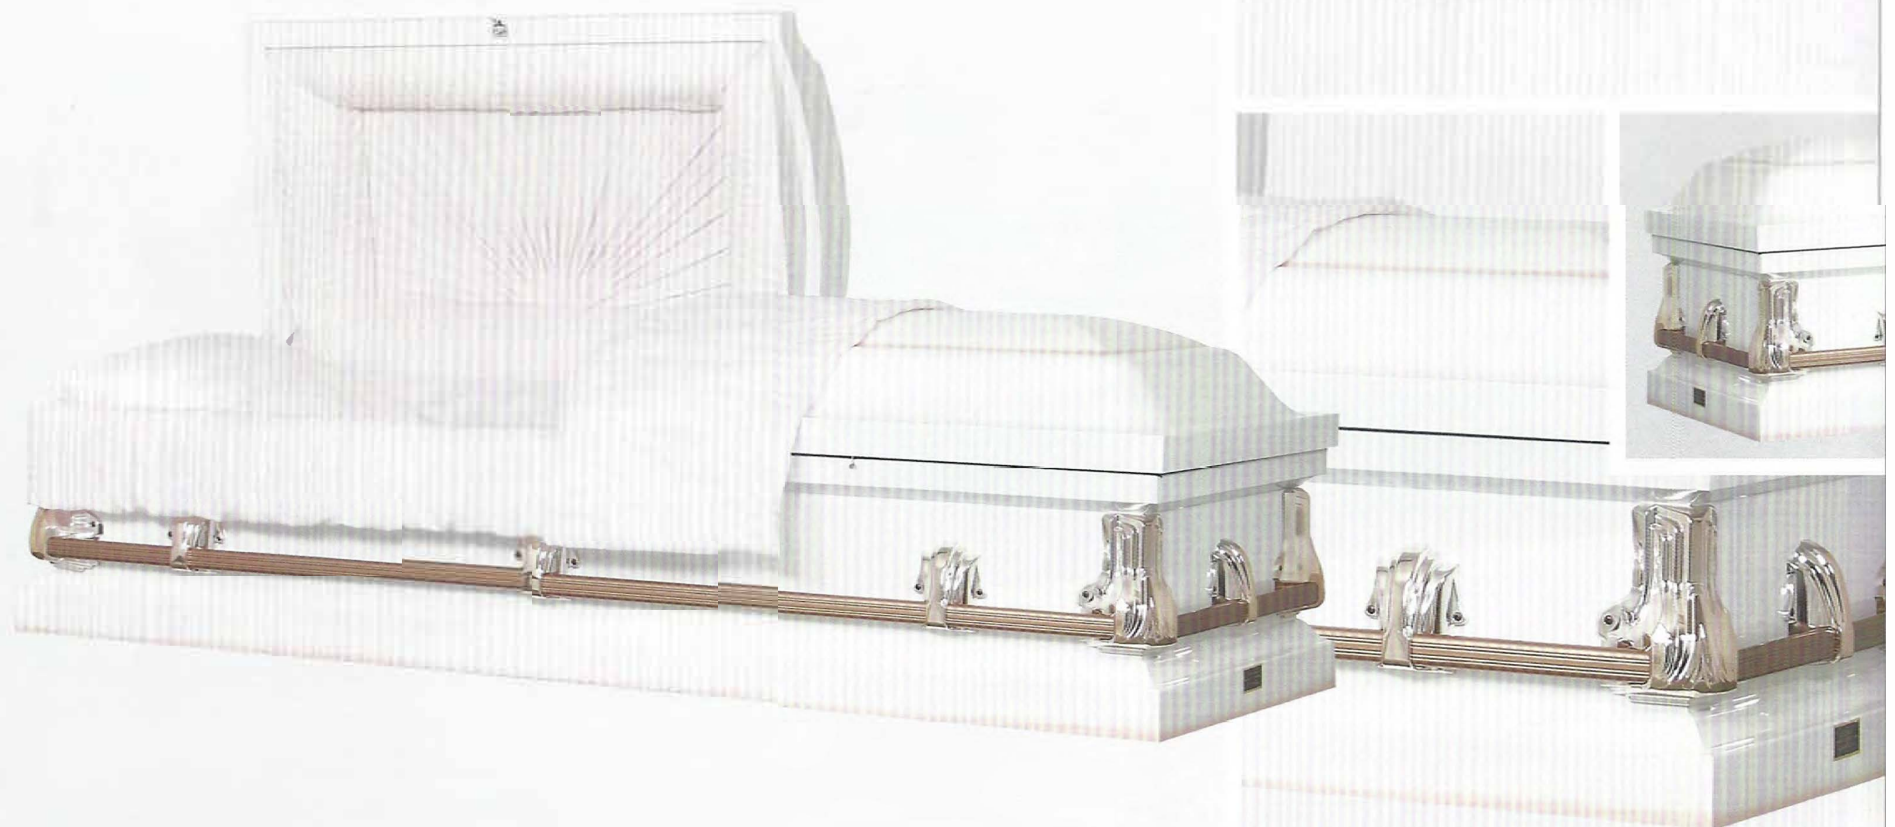

The SAM I Collection

SAM I WHITE SHADED PINK - 2091

- 20 GAUGE NON-GASKETED
- WHITE SHADED PINK
- PINK POLY CREPE