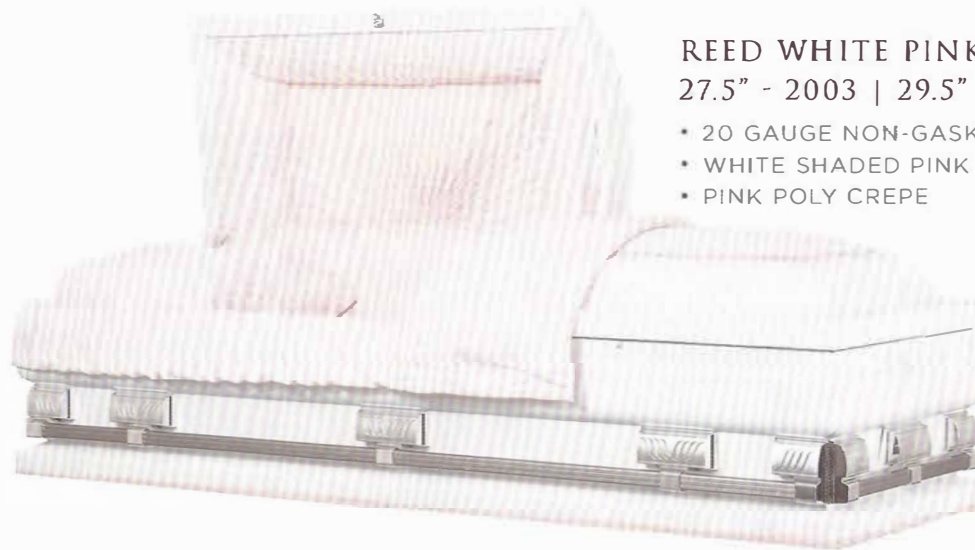

REED POWDER BLUE

27.5" - 2000 | 29.5" - 2362

- 20 GAUGE NON-GASKETED
- POWDER BLUE SHADED SILVER
- BLUE POLY CREPE

REED SILVER

27.5" - 2002 | 29.5" - 2361

- 20 GAUGE NON-GASKETED
- SILVER SHADED GUNMETAL
- WHITE POLY CREPE