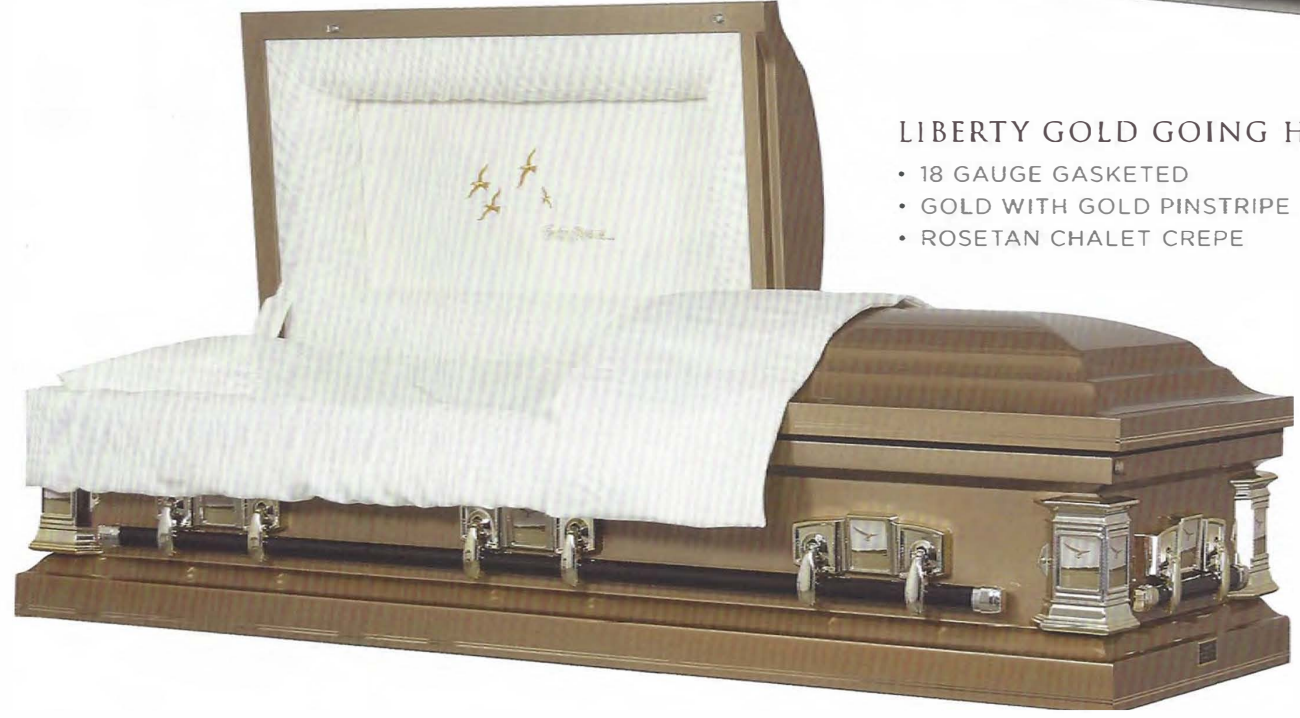

LIBERTY GOLD GOING HOME - 1144 P

- 18 GAUGE GASKETED
- GOLD WITH GOLD PINSTRIPE
- ROSETAN CHALET CREPE