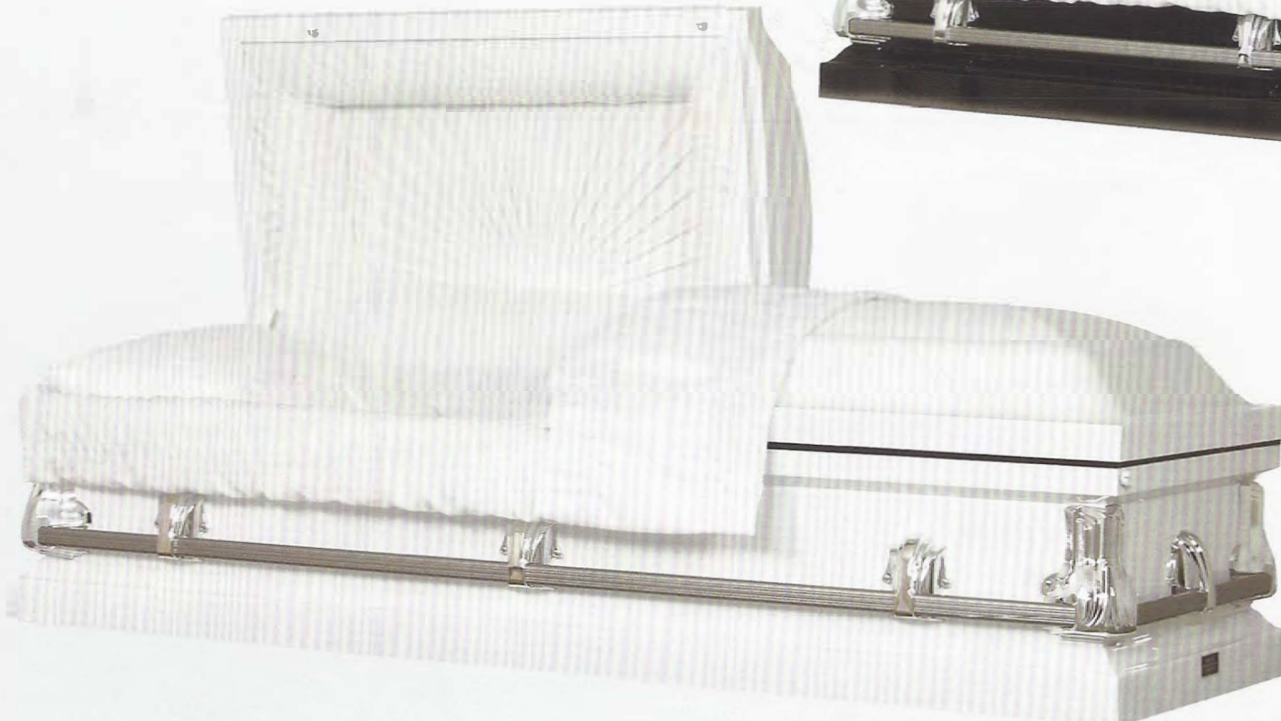

SAM II WHITE SHADED GOLD - 1638 **P**

- 20 GAUGE GASKETED
- WHITE SHADED GOLD
- WHITE POLY CREPE

The SAM II Collection (contd.)

SAM II EBONY SHADED SILVER - 1639

- 20 GAUGE GASKETED
- EBONY SHADED SILVER
- WHITE POLY CREPE