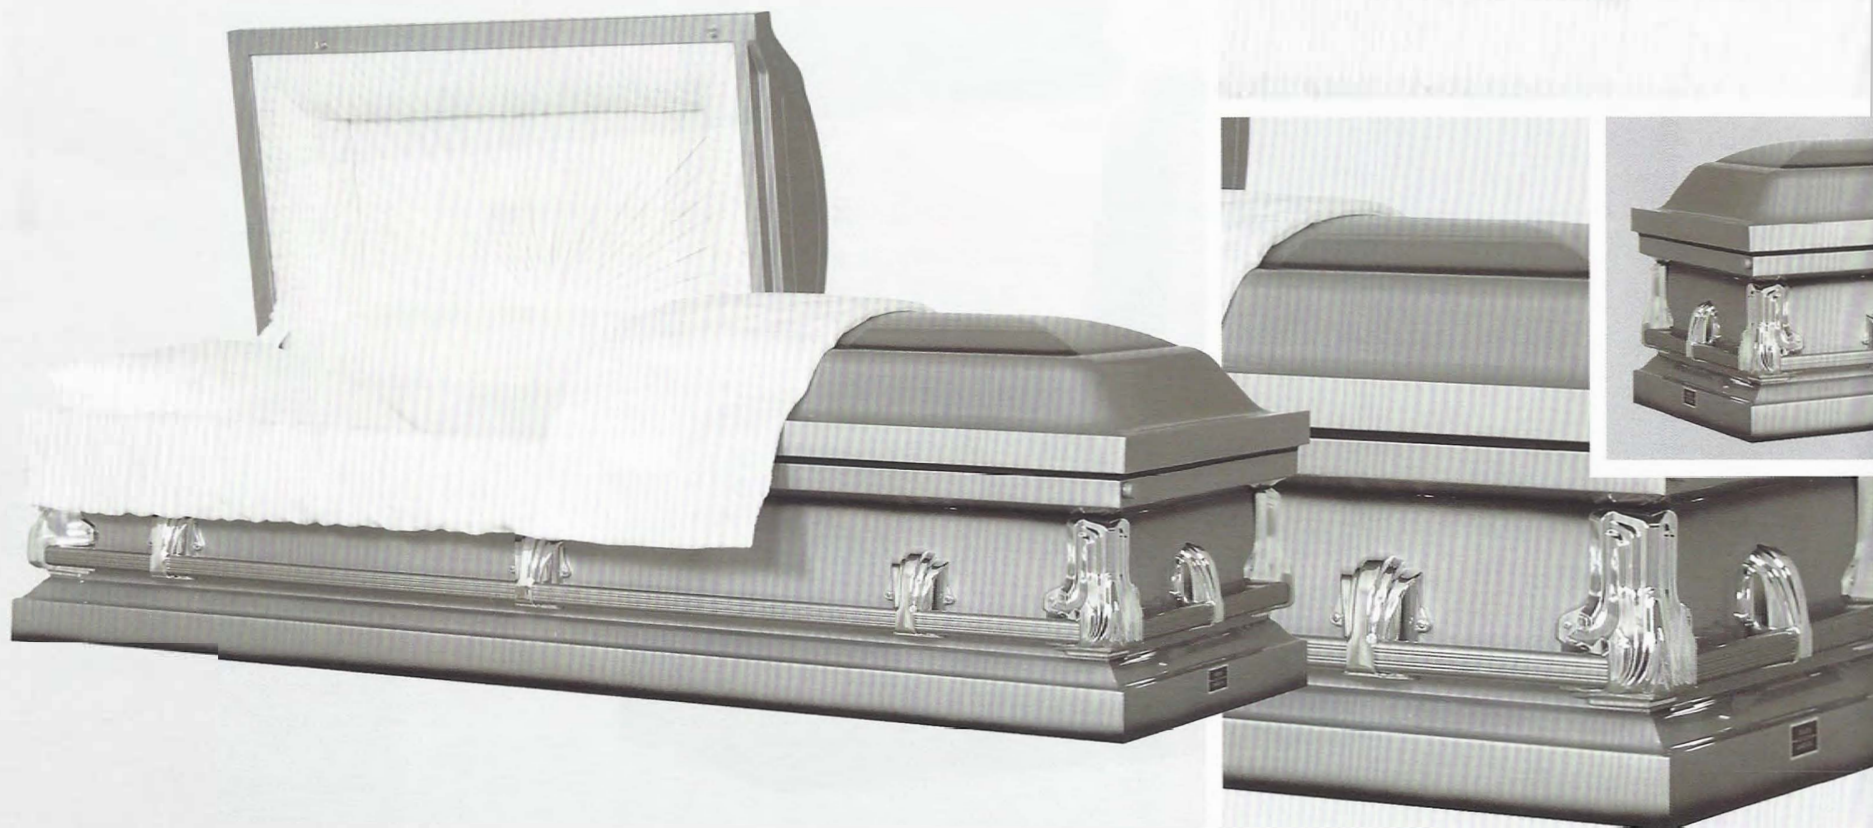

ESSEX EBONY & SILVER - 1753 

- 20 GAUGE GASKETED
- EBONY SHADED SILVER
- WHITE POLY CREPE

The SAM II Collection

SAM II SILVER SHADED EBONY - 1633 P

- 20 GAUGE GASKETED
- SILVER SHADED EBONY
- WHITE POLY CREPE