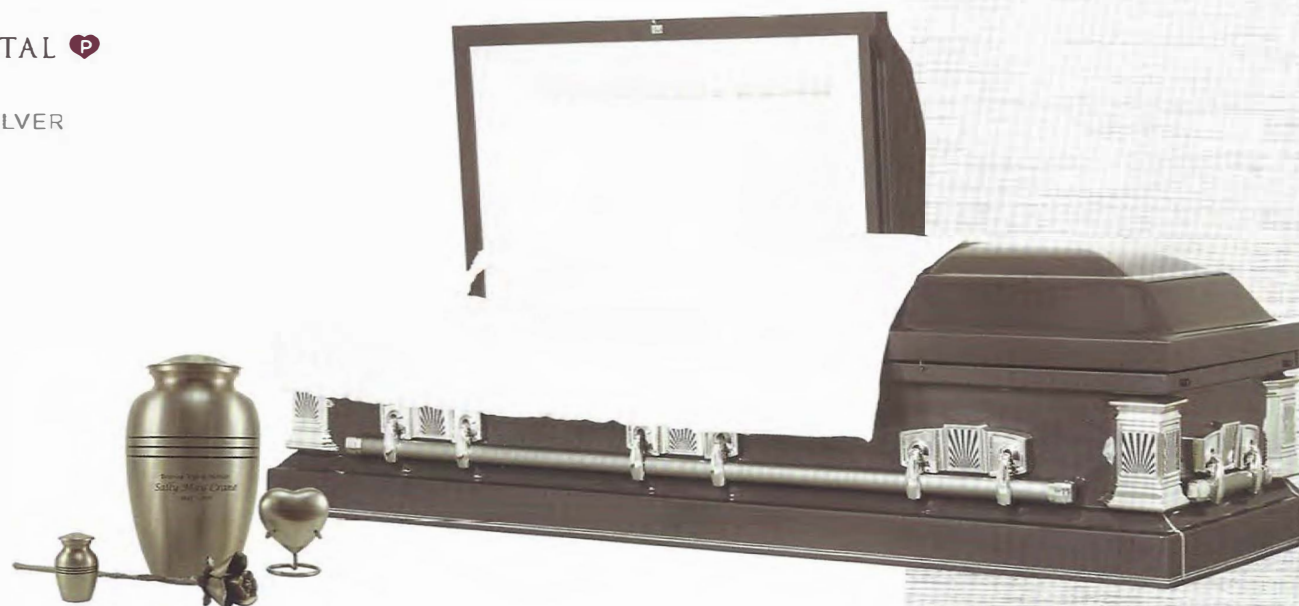

ASCENT GRAPHITE RENTAL

- CREMATION RENTAL
- METALLIC GRAPHITE WITH SILVER PINSTRIPE
- WHITE CHALET CREPE

SUGGESTED URN CLASSIC PEWTER

- 2802K - 2802L - 2802H
- WITH 2751 PEWTER ROSE

Niche Urns

A niche is a final resting place typically located within a columbarium or mausoleum designed to hold one or two urns. For those families that opt for a niche as the final resting place for their urn Thacker has selected several urns below that are well suited for niche placement. The urns below are merely a sampling of niche urns and if you would like to see other designs please ask your funeral professional for more information.