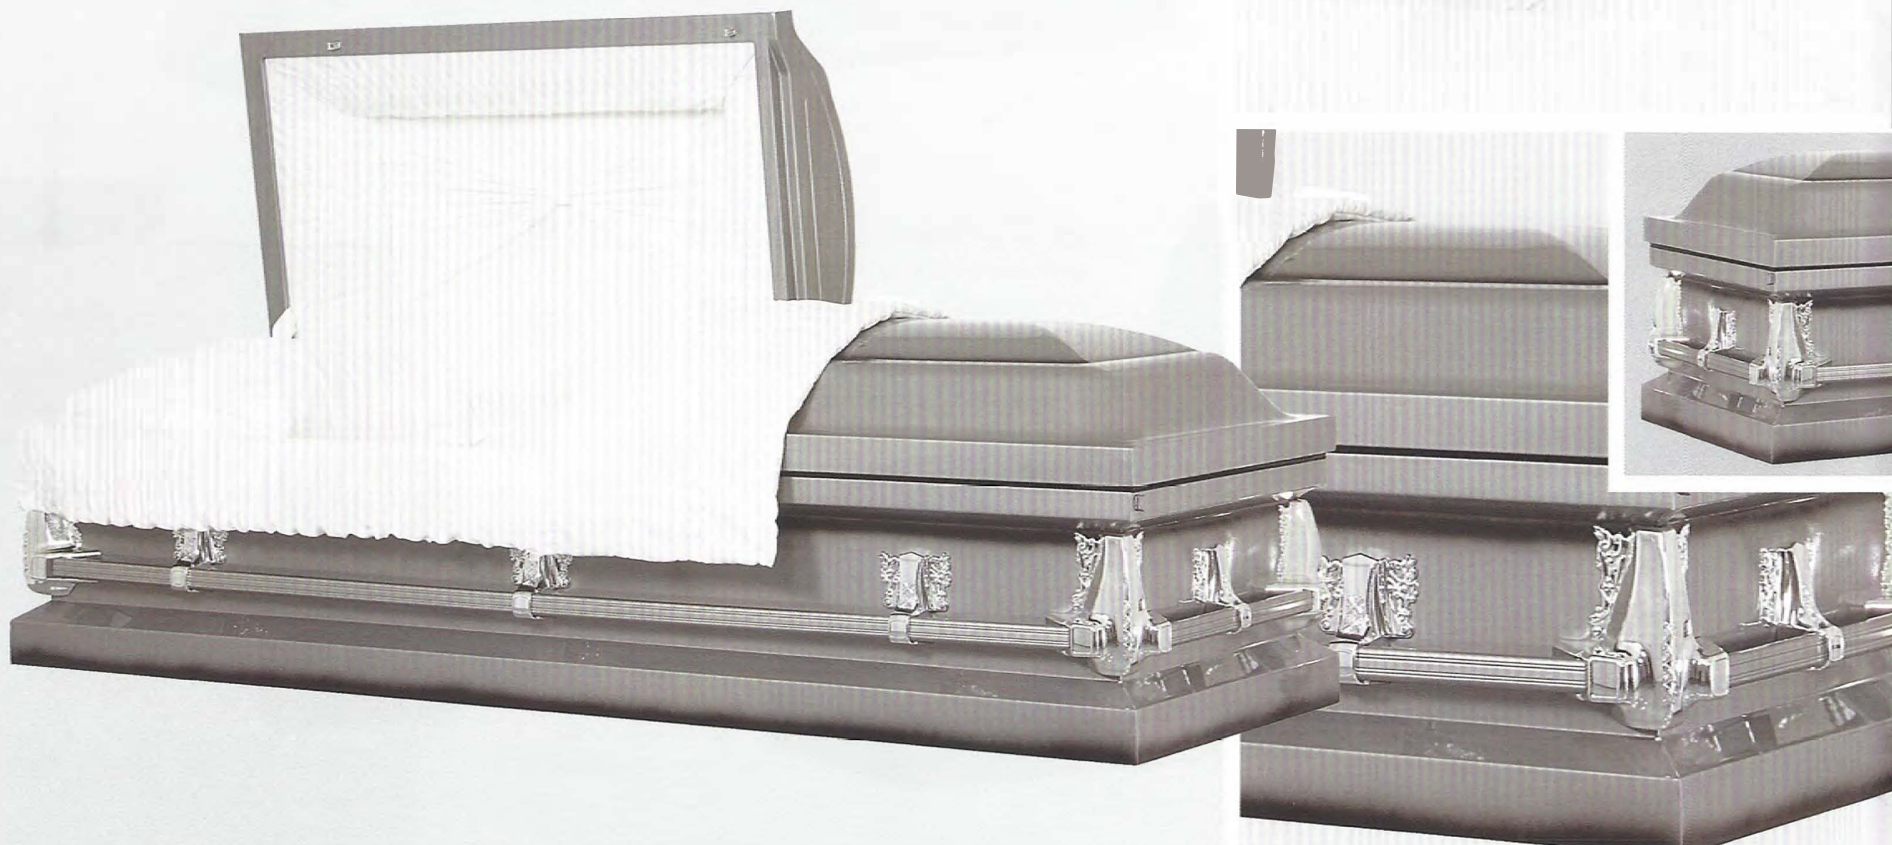

The Treemont Collection

TREEMONT SILVER - 1417 P

- 20 GAUGE GASKETED
- SILVER SHADED EBONY
- WHITE POLY CREPE