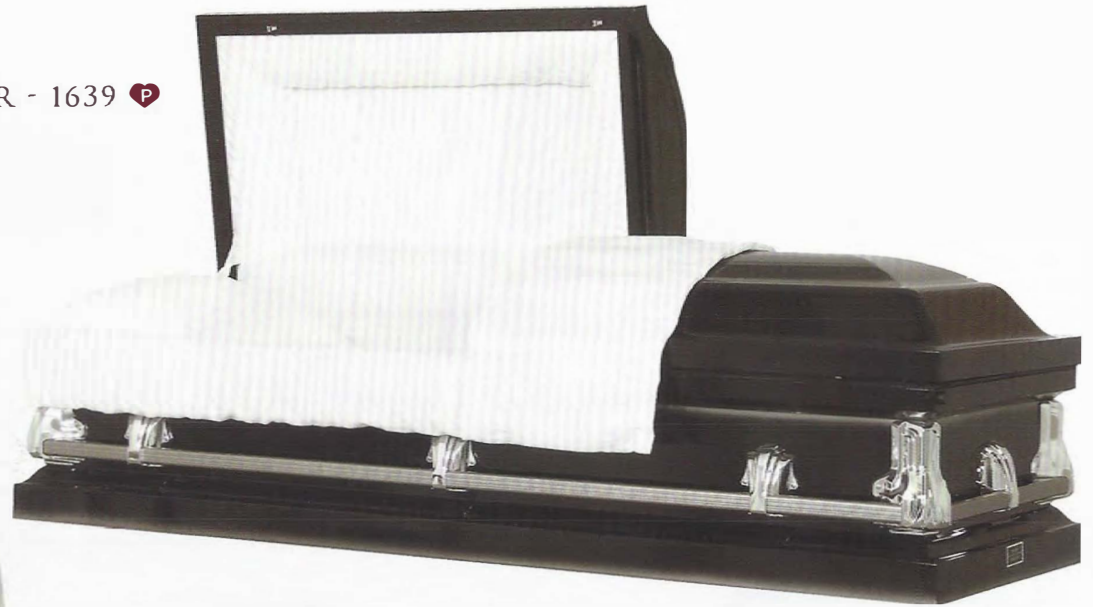

SAM II WHITE SHADED GOLD - 1638 **P**

- 20 GAUGE GASKETED
- WHITE SHADED GOLD
- WHITE POLY CREPE

The SAM II Collection (contd.)

SAM II EBONY SHADED SILVER - 1639

- 20 GAUGE GASKETED
- EBONY SHADED SILVER
- WHITE POLY CREPE