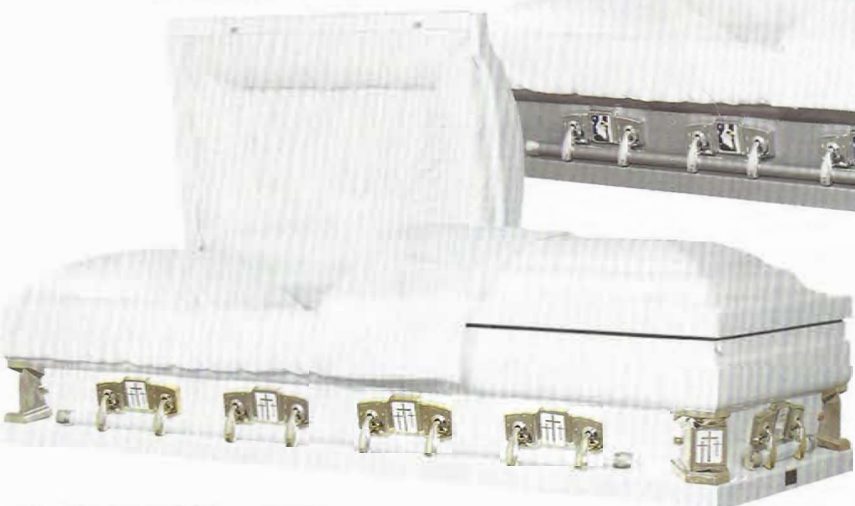

OLYMPIC WHITE GOLD

33" - 8024 | 36" - 8034

SHOWN WITH IN GOD'S CARE PACKAGE

- WHITE
- WHITE POLY CREPE
- *ALSO AVAILABLE PLAIN