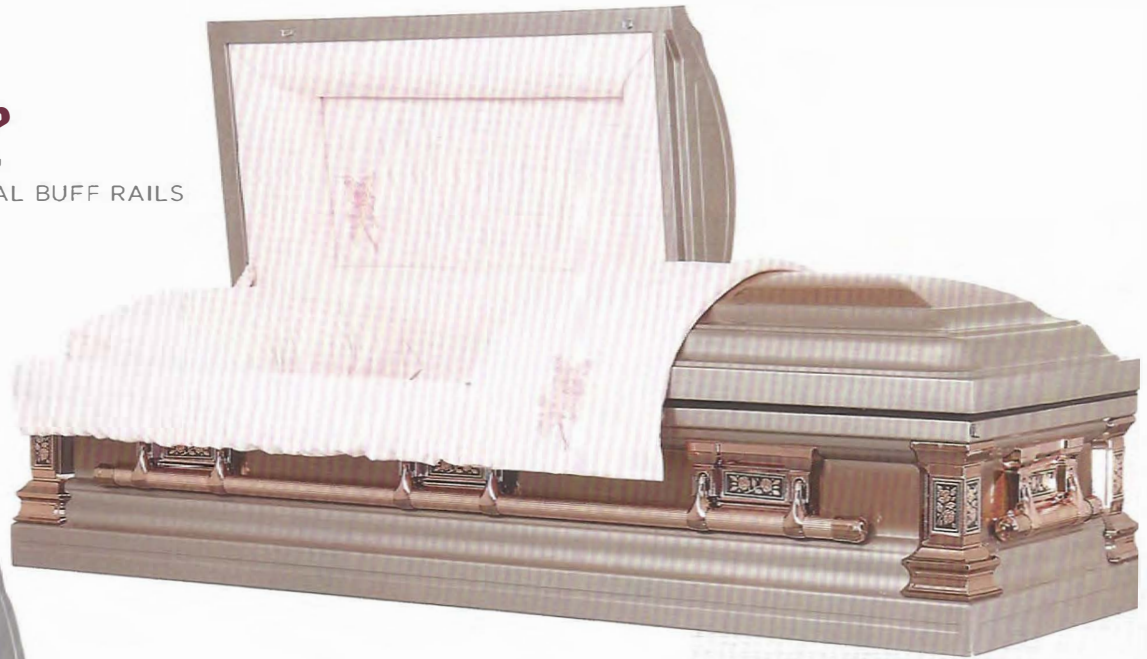

Precious Metals

AGEAN SOLID COPPER - 1011

- SOLID COPPER
- NATURAL COPPER BRUSHING, DARK BRONZE RAILS
- ROSETAN VELVET

TAPESTRY ROSE - 1036 

- STAINLESS STEEL GASKETED
- COPPER BRUSHING, COLONIAL BUFF RAILS
- PINK VELVET