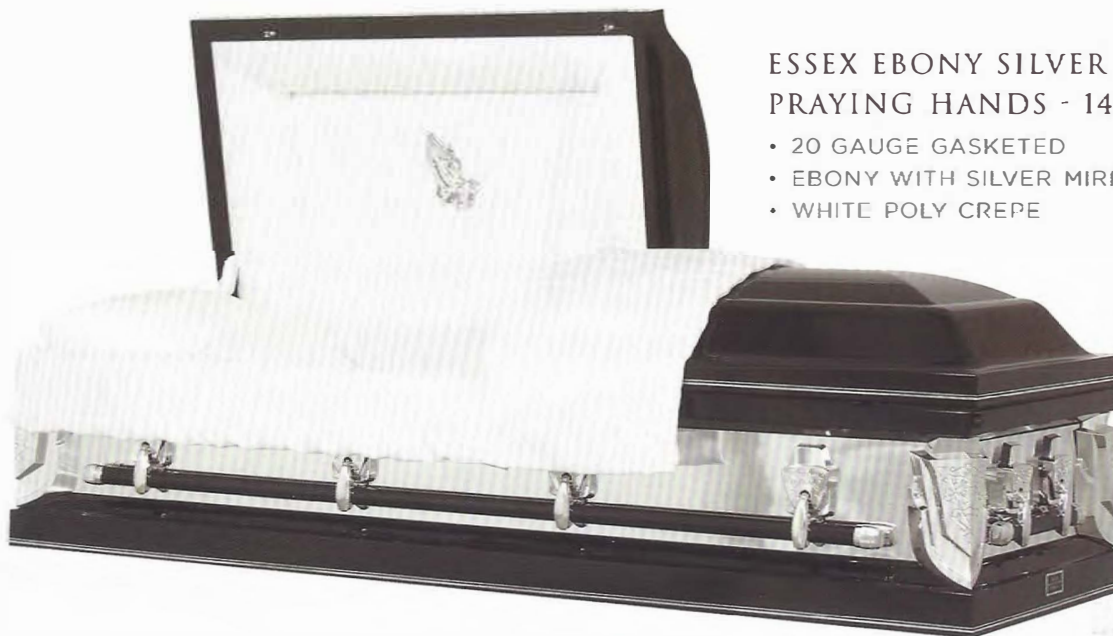

ESSEX EBONY SILVER MIRROR
PRAYING HANDS - 1439 P

- 20 GAUGE GASKETED
- EBONY WITH SILVER MIRROR SIDE AND SILVER PINSTRIPE
- WHITE POLY CREPE