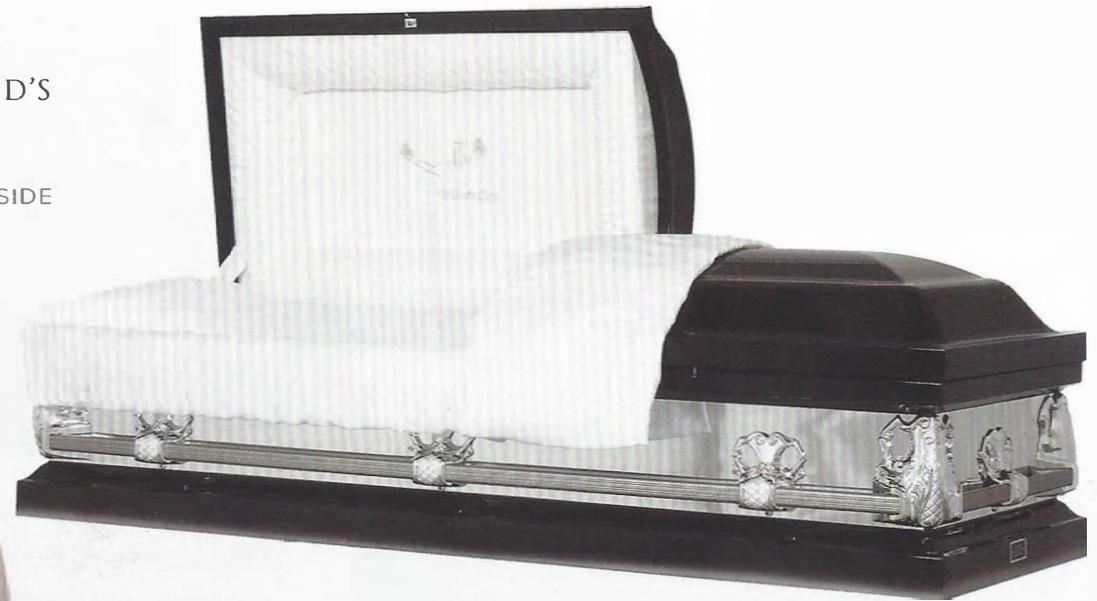

SIERRA SILVER - 1745 

- 20 GAUGE GASKETED
- SILVER
- WHITE POLY CREPE

Basic Metals

REFLECTION EBONY IN GOD'S CARE - 2065

- 20 GAUGE NON-GASKETED
- EBONY SHADED SILVER MIRROR SIDE
- WHITE POLY CREPE

REFLECTION PINK IN GOD'S CARE - 2064